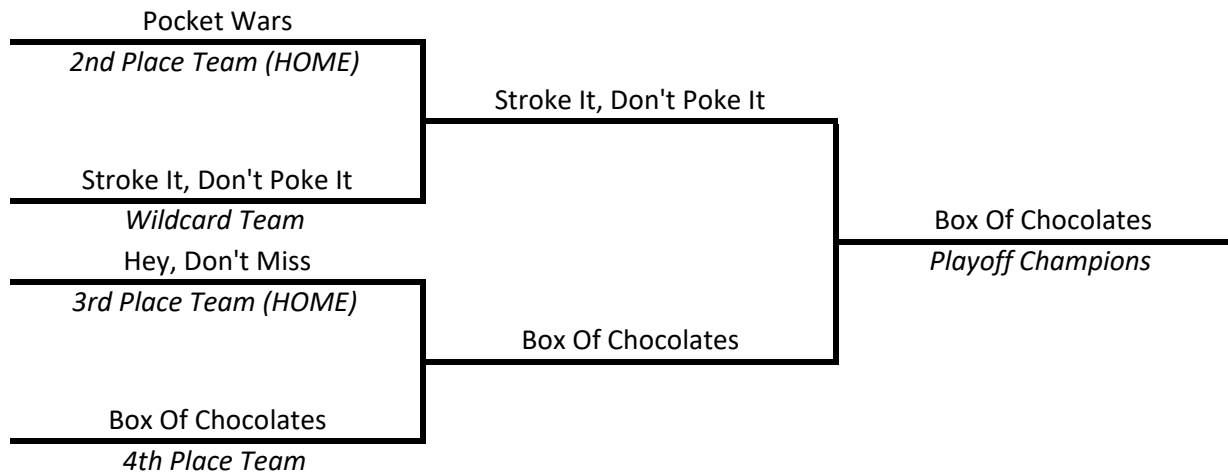

★ PLAYOFFS ★

SILVER TIER

Divisions Of 9 To 13 Teams

**Division Champions (First Place At The End Of The Session) AND
Playoff Champions Advance To The World Qualifier Tournament**

WILDCARD TEAMS

- Ball Breakers
- Chalk Is Cheap
- Rack Busters
- Just For Fun
- Scratch Our Balls
- Stroke It, Don't...
- Dead Pool
- Slop Kounts

INELIGIBLE FOR WILDCARD DRAW

- Love A Perfect Rack

Division Champions: Bada Bing

Please see the schedule on your APA Online Member Services account to see when you play

All players must play at least 6 matches with a team during regular session to gain eligibility into playoffs